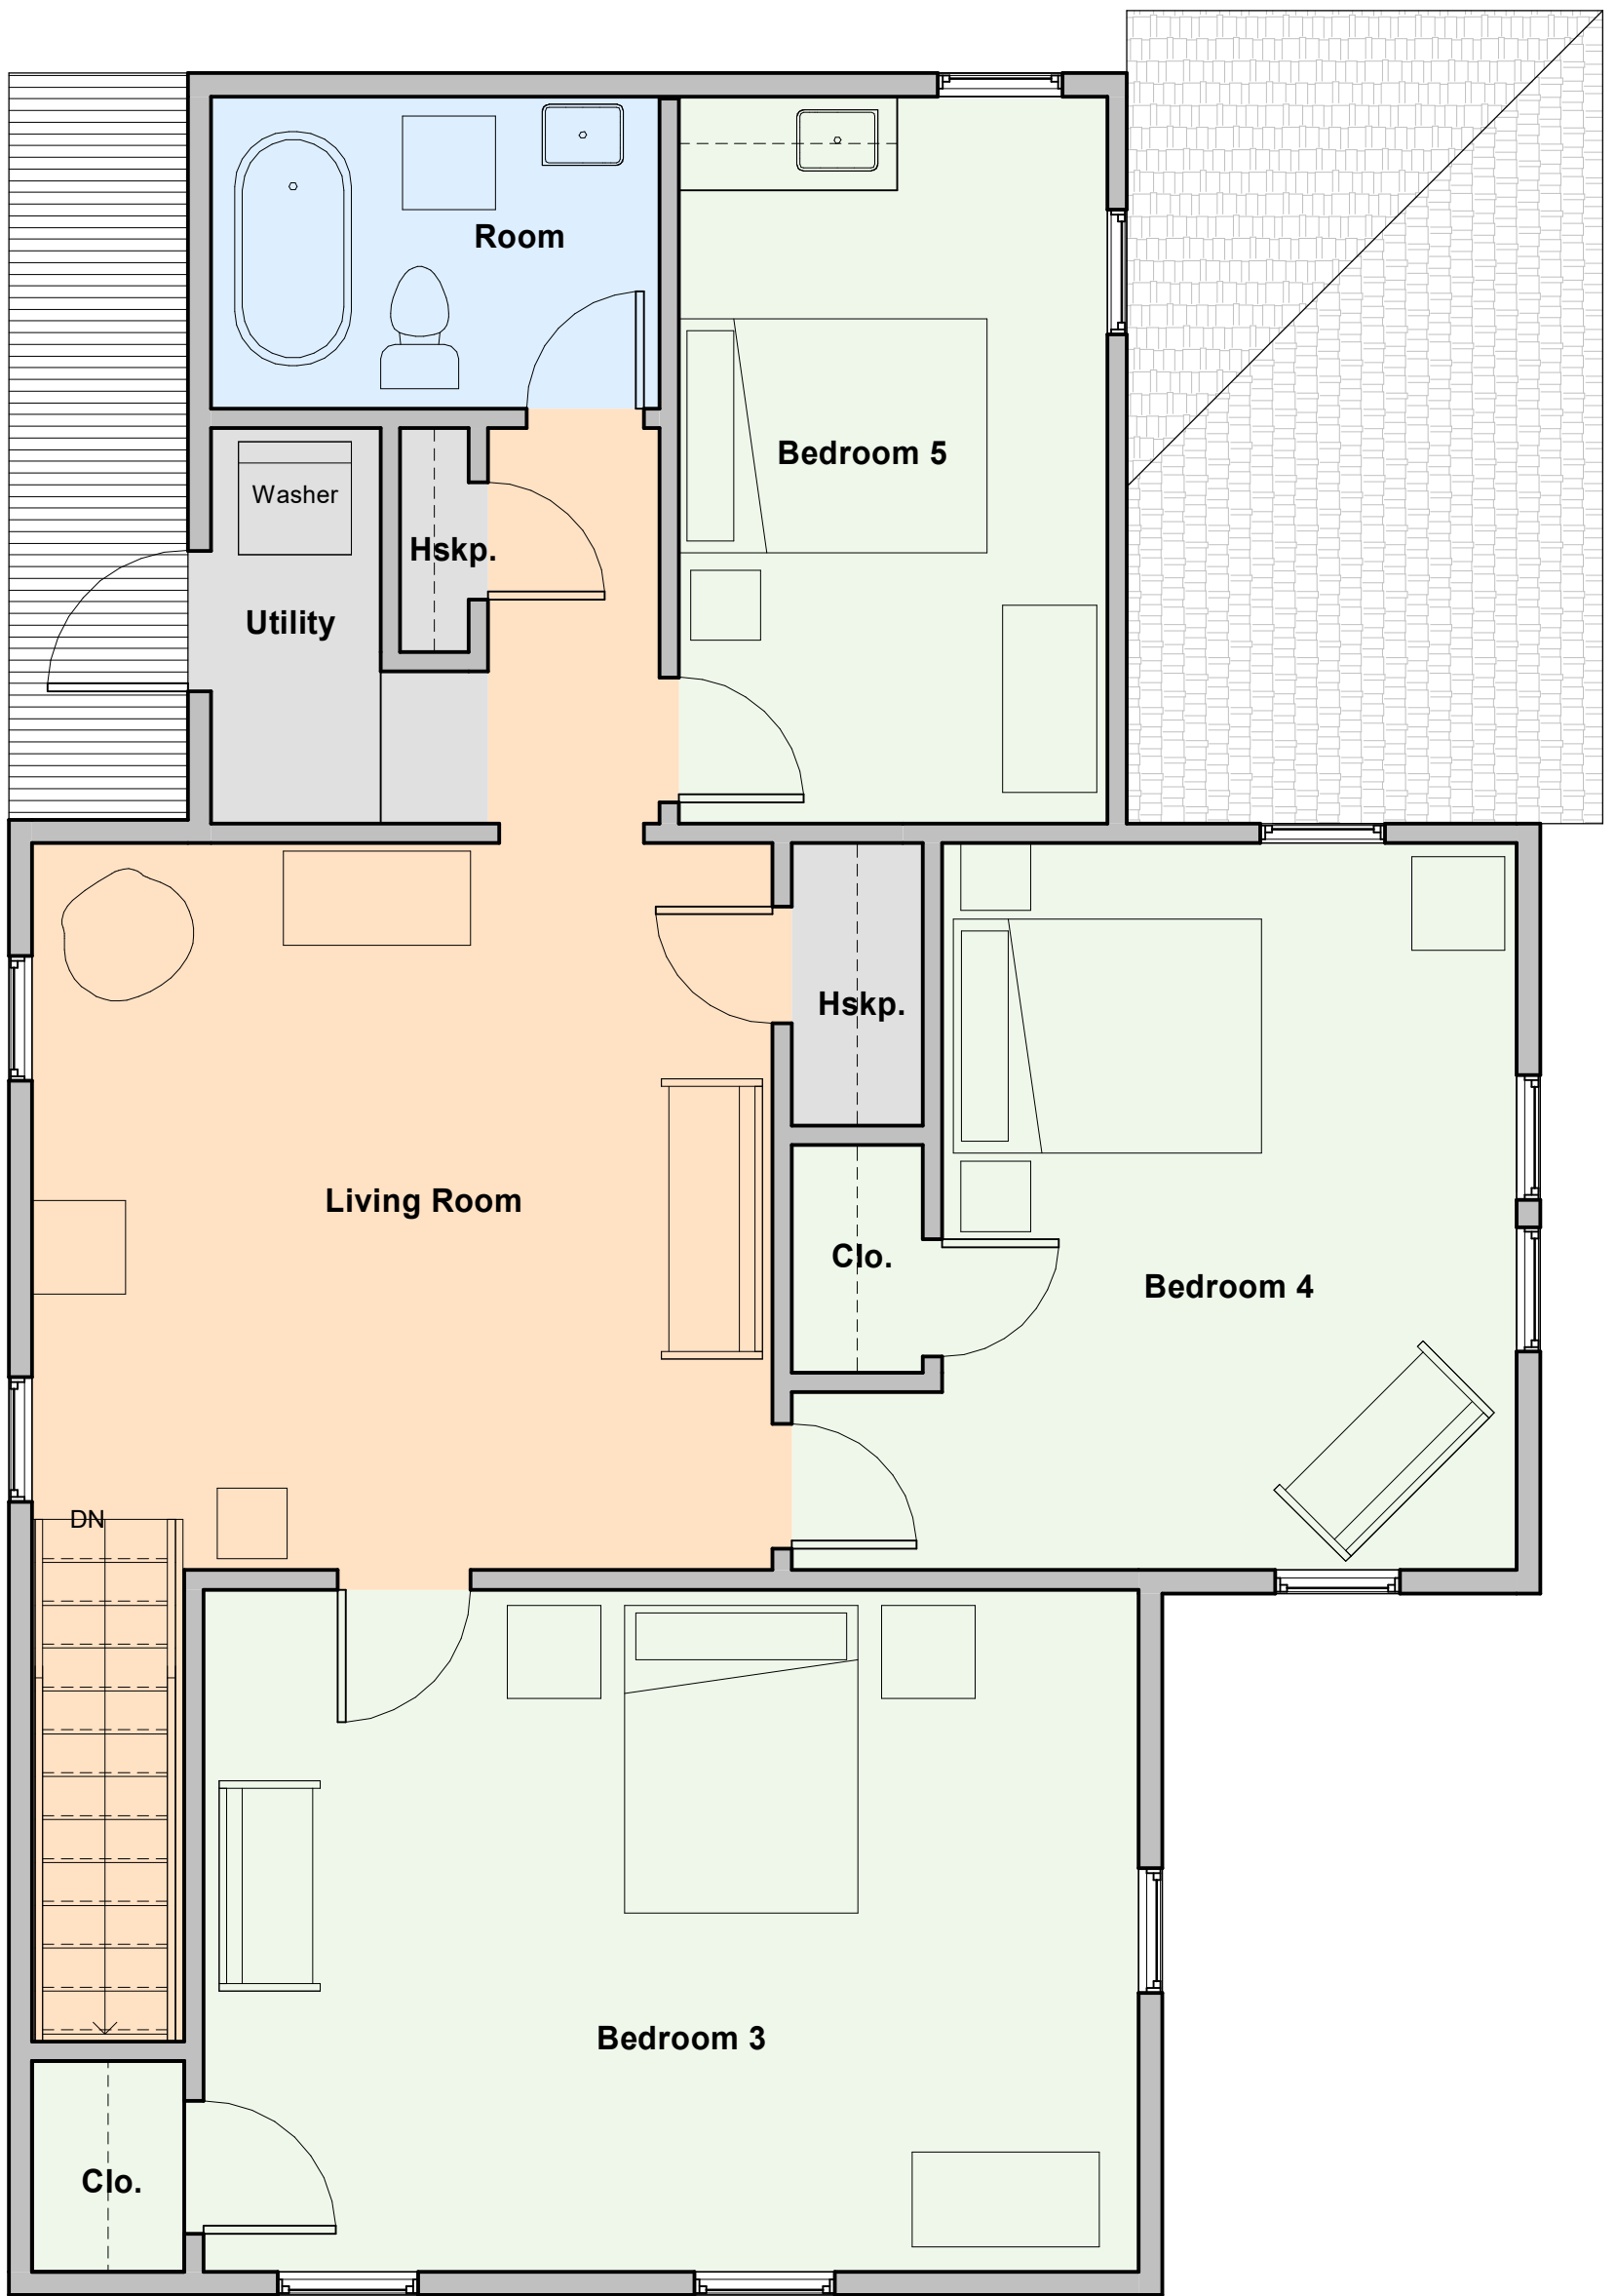

1 Enlarged Plan - Yale House - Level 1  
 1/4" = 1'-0"

1 Enlarged Plan - Yale House - Level 2  
 1/4" = 1'-0"