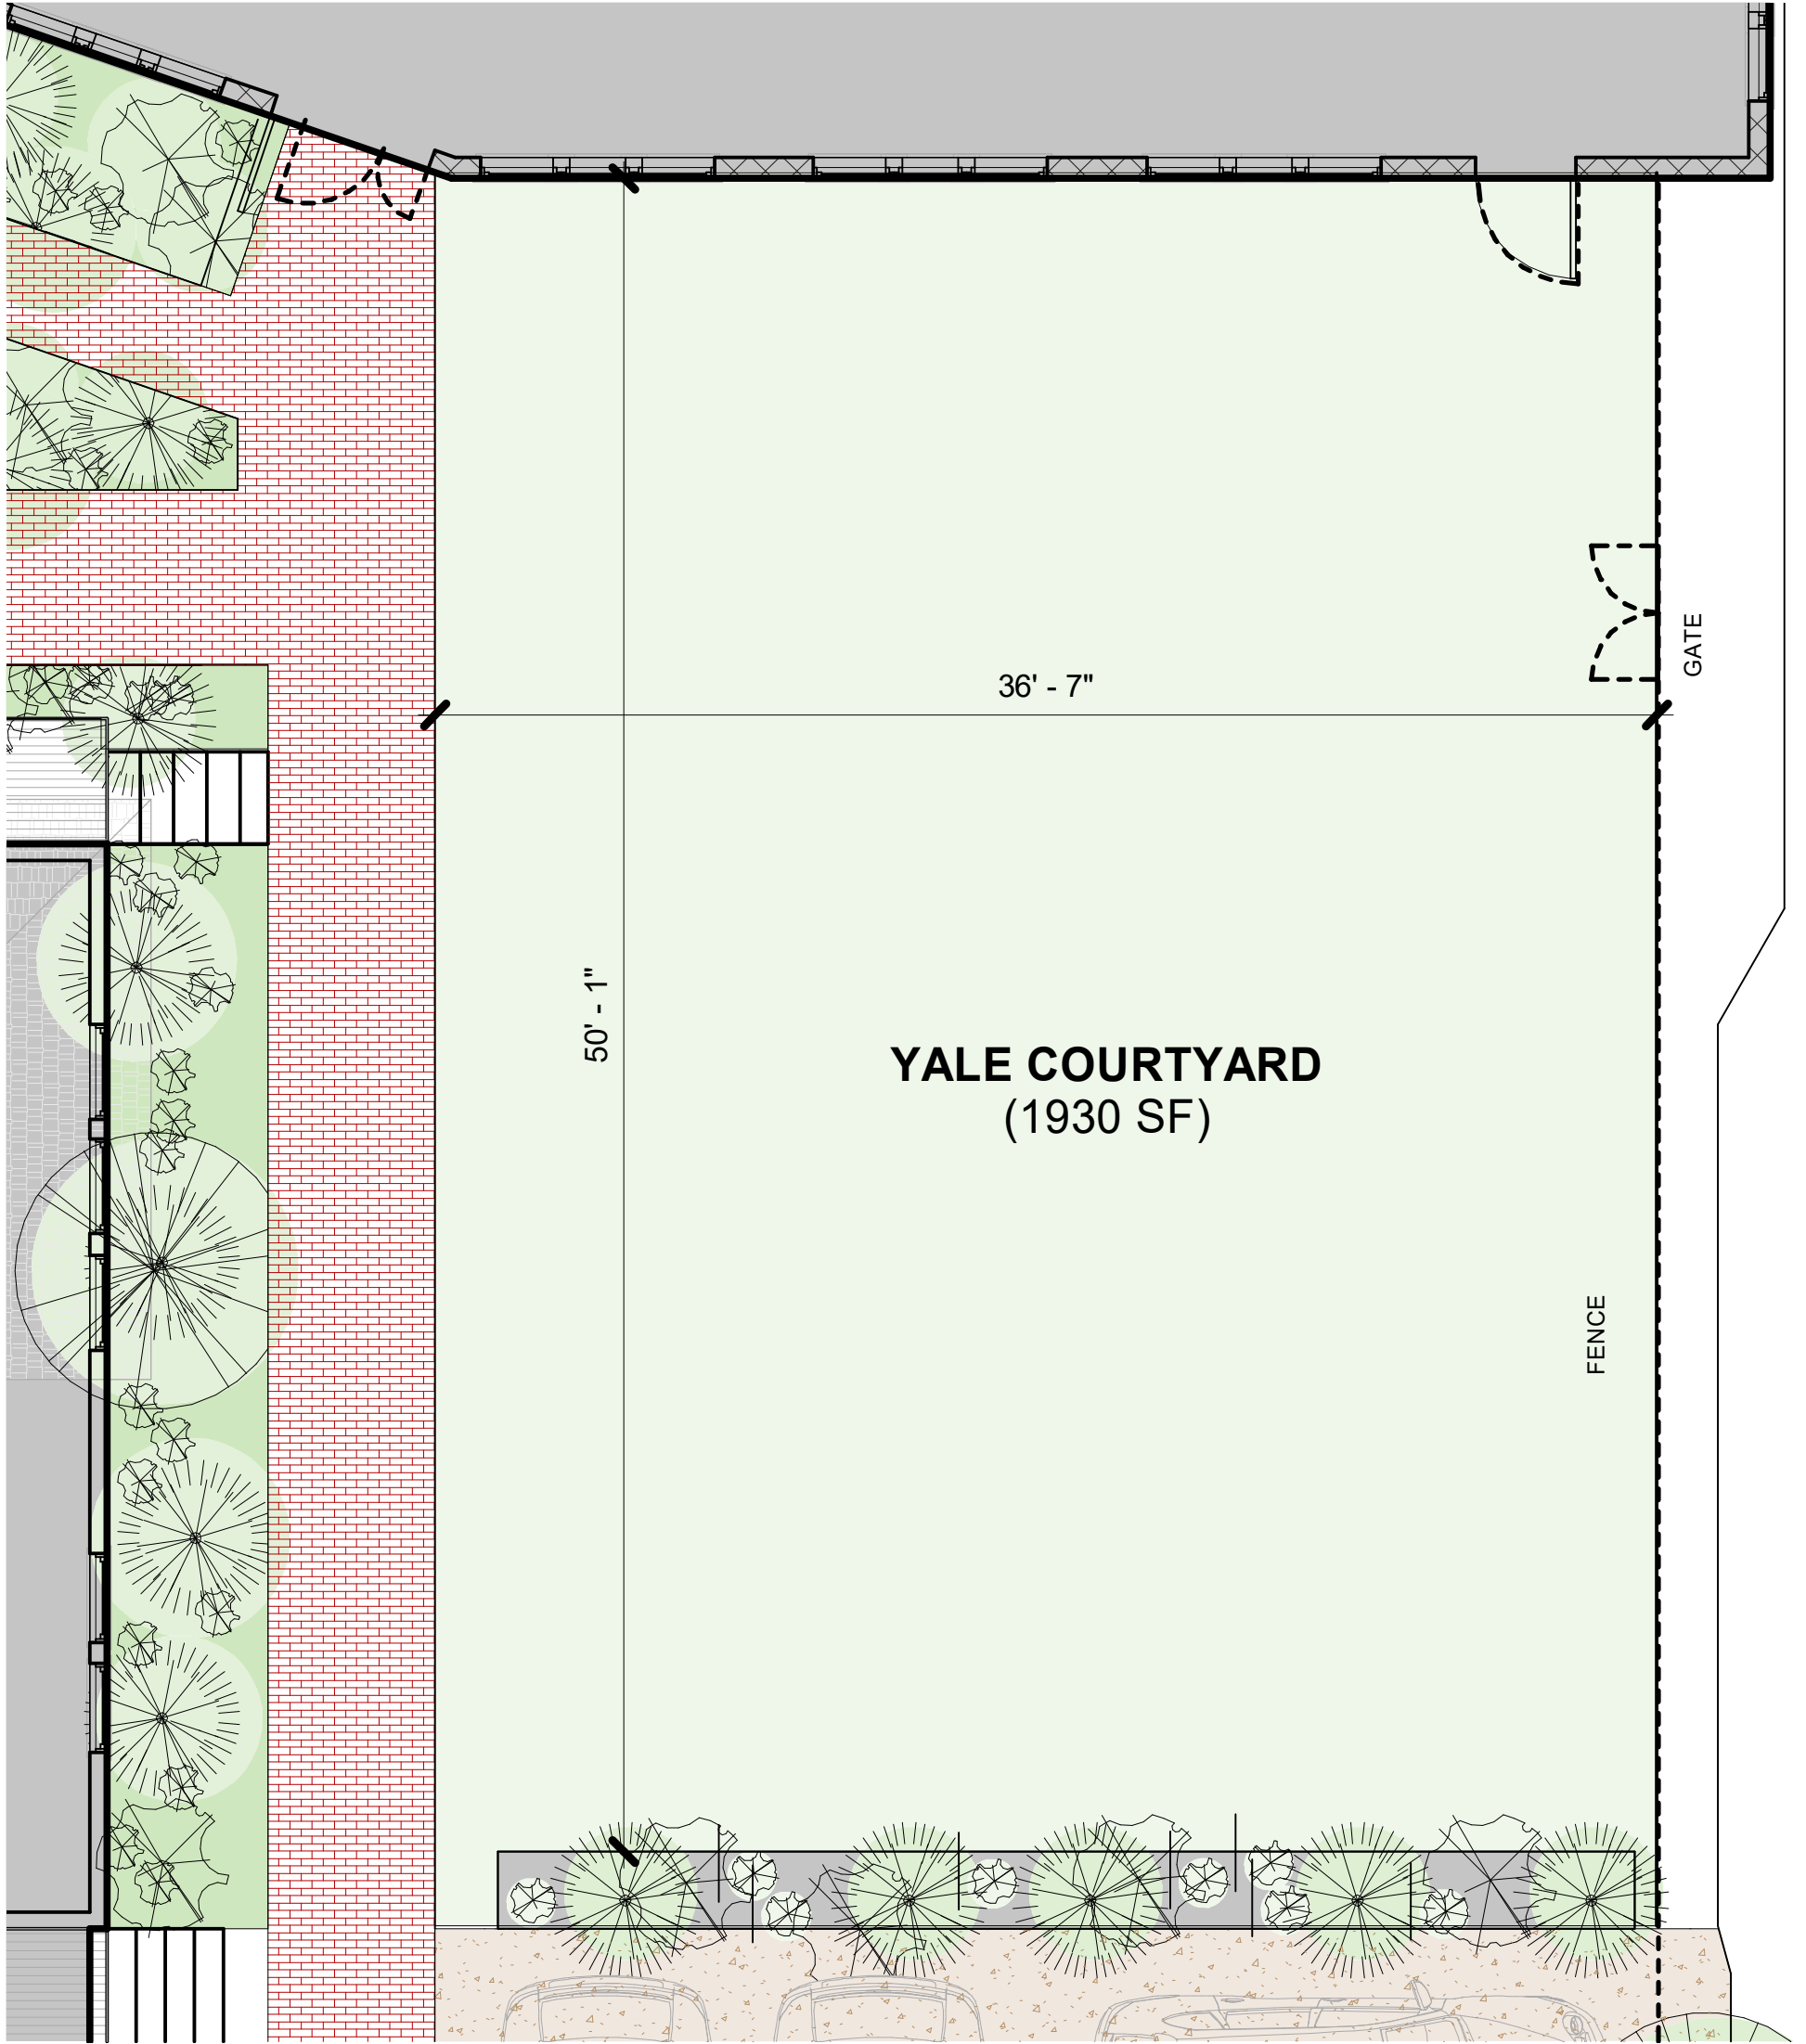

① Enlarged Plan - Height Ironworks - Studio
 1/8" = 1'-0"

1 Enlarge Plan - Yale Courtyard
3/16" = 1'-0"

1 Enlarged Plan - Back Courtyard
 3/16" = 1'-0"

1 Enlarged Plan - Front Lawn
3/16" = 1'-0"