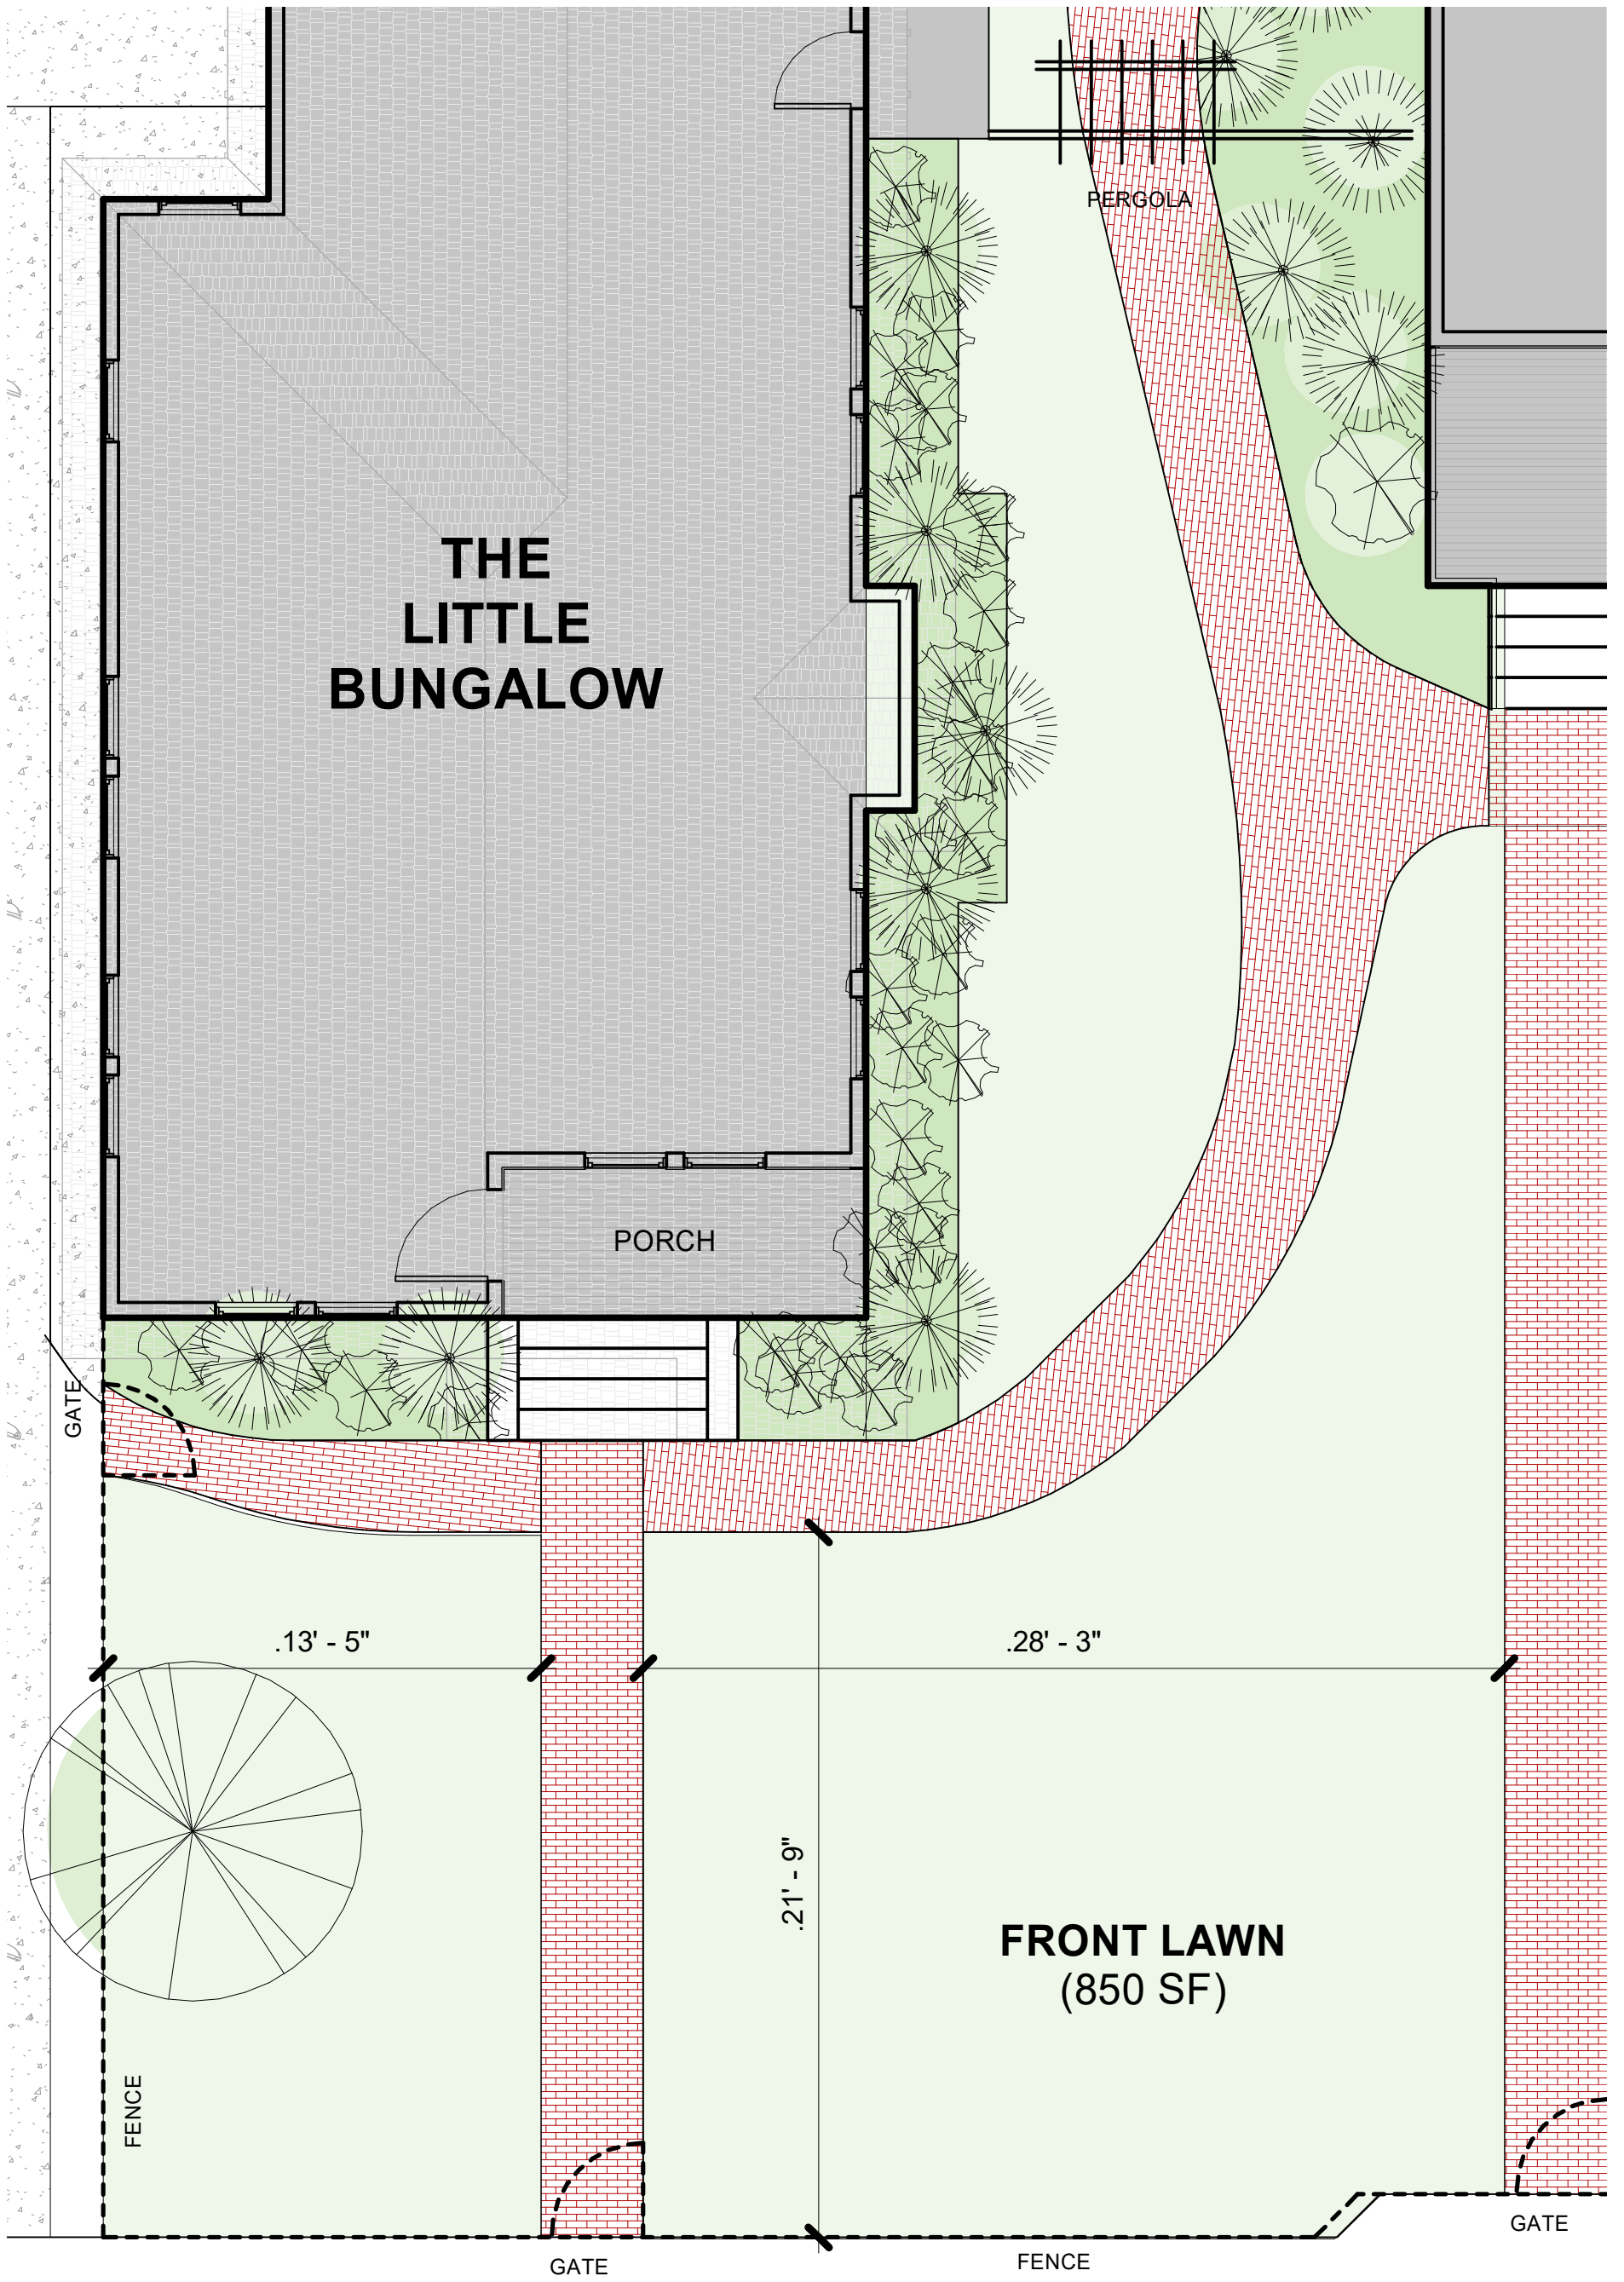

① Enlarged Plan - Height Ironworks - Studio
 1/8" = 1'-0"

1 Enlarge Plan - Yale Courtyard
3/16" = 1'-0"

1 Enlarged Plan - Back Courtyard
 3/16" = 1'-0"

1 Enlarged Plan - Front Lawn
3/16" = 1'-0"