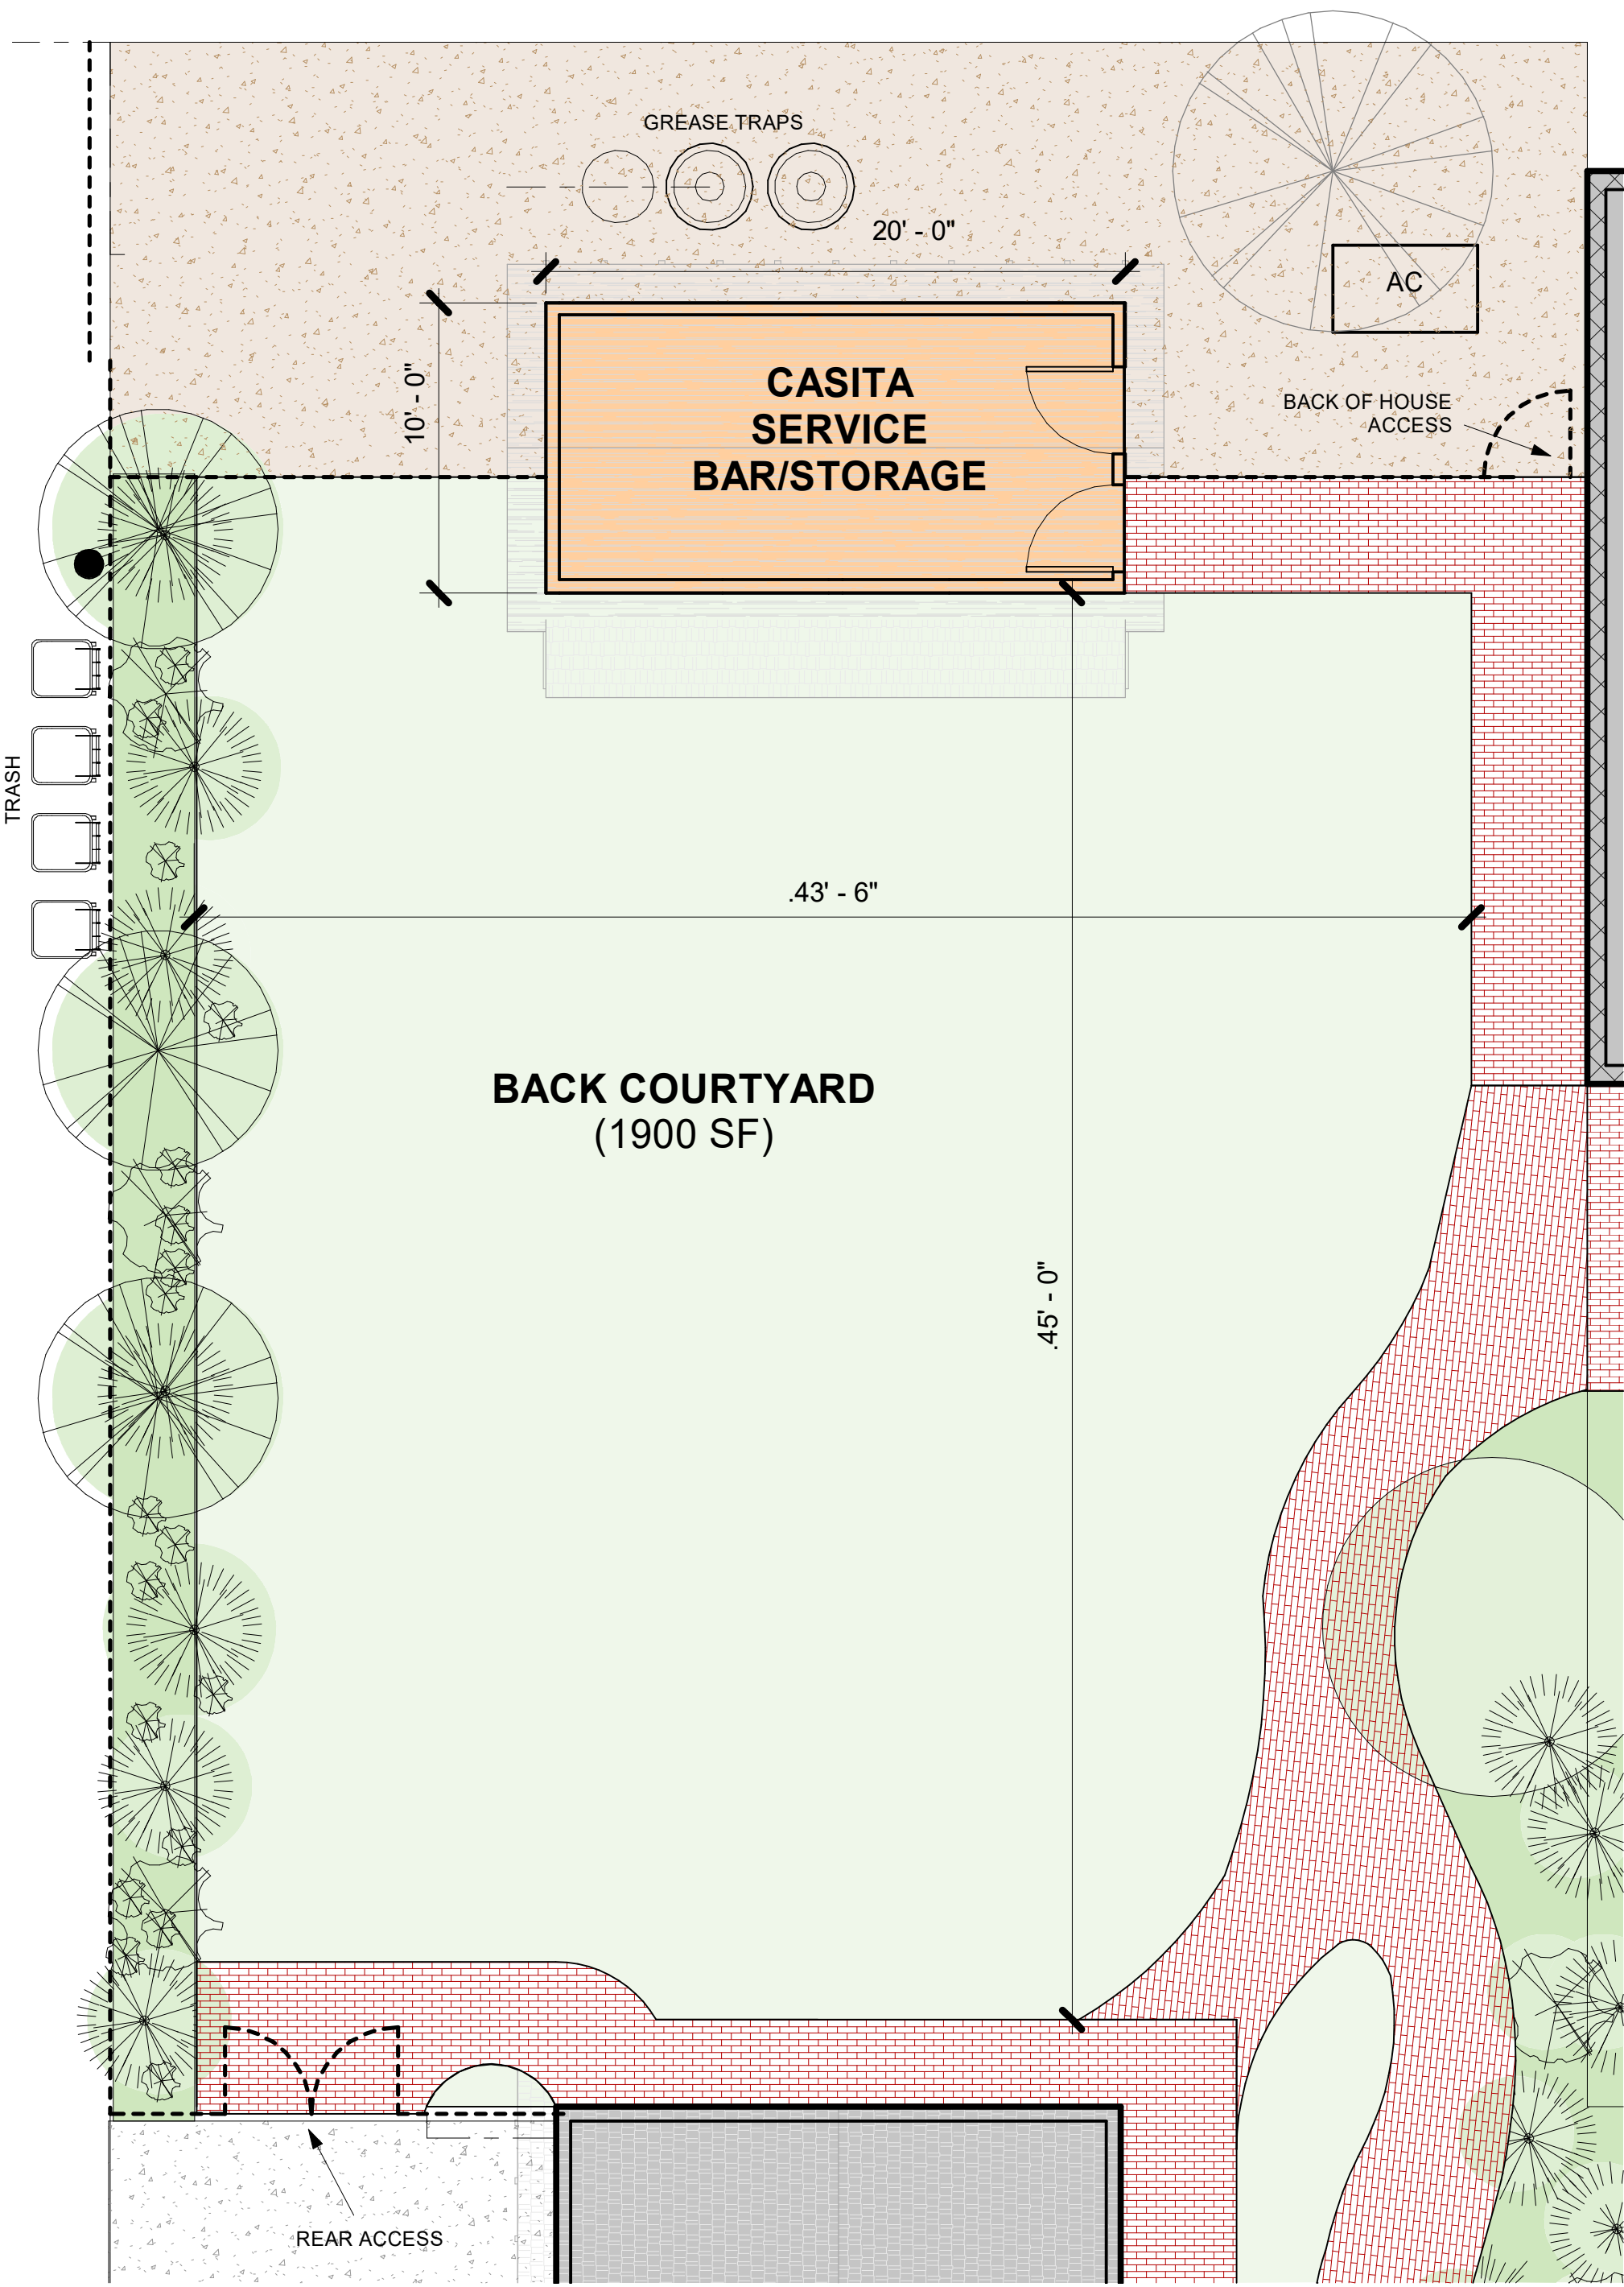

① Enlarged Plan - Height Ironworks - Studio
 1/8" = 1'-0"

1 Enlarge Plan - Yale Courtyard
3/16" = 1'-0"

1 Enlarged Plan - Back Courtyard
 3/16" = 1'-0"

1 Enlarged Plan - Front Lawn
3/16" = 1'-0"